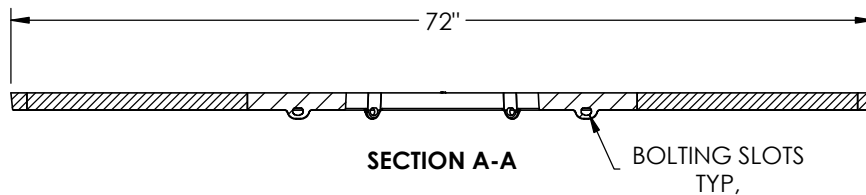

# 8956 PLAZA Tree Grate Set

**NOTE! COMPONENTS ARE SHIPPED  
LOOSE. (NOT ASSEMBLED)**

**Product Number**  
00895621C02

**Design Features**

- Materials  
Tree Grate  
Gray Iron (CL35B)
- Design Load  
Non-Traffic
- Open Area  
1112 sq. inches
- Coating  
Undipped
- √ Designates Machined Surface

**Certification**

- ASTM A48
- ADA
- 
- Country of Origin: USA

**Major Components**

(2) 00895621

**Drawing Revision**

06/19/2014 Designer: CGY  
Revised By:

**Disclaimer**

Weights (lbs/kg), dimensions (inches/mm) and drawings provided for your guidance. We reserve the right to modify specifications without prior notice.