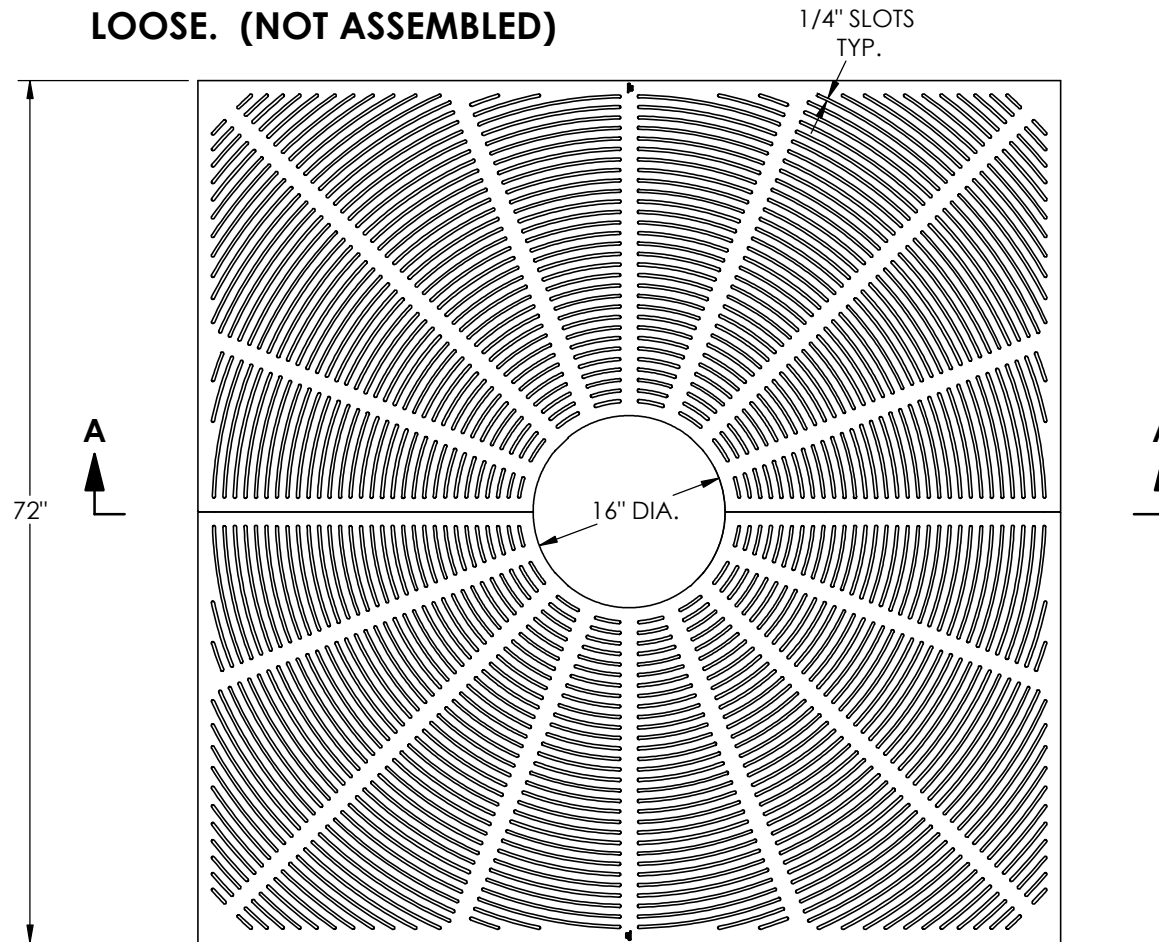

# 8956 PLAZA Tree Grate Set

**NOTE! COMPONENTS ARE SHIPPED  
LOOSE. (NOT ASSEMBLED)**

**Product Number**  
00895621C02

**Design Features**

- Materials  
Tree Grate  
Gray Iron (CL35B)
- Design Load  
Non-Traffic
- Open Area  
1112 sq. inches
- Coating  
Undipped
- √ Designates Machined Surface

**Certification**

- ASTM A48
- ADA
- 
- Country of Origin: USA

**Major Components**

(2) 00895621

**Drawing Revision**

06/19/2014 Designer: CGY  
Revised By:

**Disclaimer**

Weights (lbs/kg), dimensions (inches/mm) and drawings provided for your guidance. We reserve the right to modify specifications without prior notice.